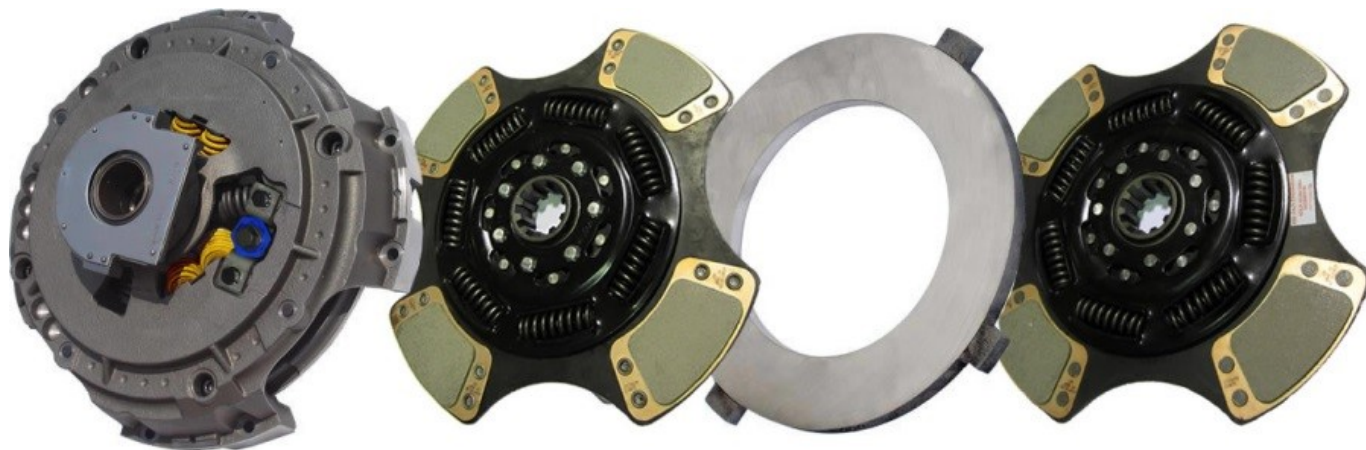

IATCO ILLINOIS AUTO TRUCK CO., INC.

IATCO Clutch Program

The most complete line of NEW clutch assemblies, supplemental clutch parts and flywheels for class 6, 7 & 8 vehicles.

Product Highlights

[NEW Clutches, No Core](#)

Part Number	O.E.M. Reference	Part Description
IAT 208925 82	308925-82, 208925-82, 108925-82AM	CLUTCH, 15-1/2" X 2" EE, 3600/1700 FT LB
IAT 122002 35A	122002-35A	CLUTCH, 15-1/2" X 2" MS, 4200/1850 FT LB
IAT 208925 51	308925-51, 208925-51, 108935-51AM	CLUTCH, 15-1/2" X 2" EE, 3600/1760 FT LB
IAT 209701 51	309701-51, 209701-51, 109701-51AM	CLUTCH, 15-1/2" X 2" SA, 3600/1760 FT LB
IAT 209701 82	309701-82, 209701-82, 109701-82AM	CLUTCH, 15-1/2" X 2" SA, 3600/1700 FT LB
IAT 308925 25	308925-25, 208925-25, 108925-25AM	CLUTCH, 15-1/2" X 2" EE, 4000/2050 FT LB
IAT 309701 25	309701-25, 209701-25, 109701-25AM	CLUTCH, 15-1/2" X 2" SA, 4000/2050 FT LB
IAT K4489CL	A02-82500-001, A02-14027-008, A02-14135-000, K-4489CL	Clutch, 430mm, DT12
IAT A0032502115	A 003 250 21 15, 6482 000 218, K-4515CL	DT12 Clutch Actuator
IAT K2468	K-2468	Clutch Installation Kit, RT Series
IAT K3600	K-3600	Clutch Installation Kit, FR Series
IAT 127760	127760	2" Torque Limiting Clutch Brake
IAT BK313	BK-313	2" Hinged Clutch Brake
IAT 105C137	105C-137	Standard Clutch Fork
IAT A7786	A-7786	Hydraulic Clutch Fork