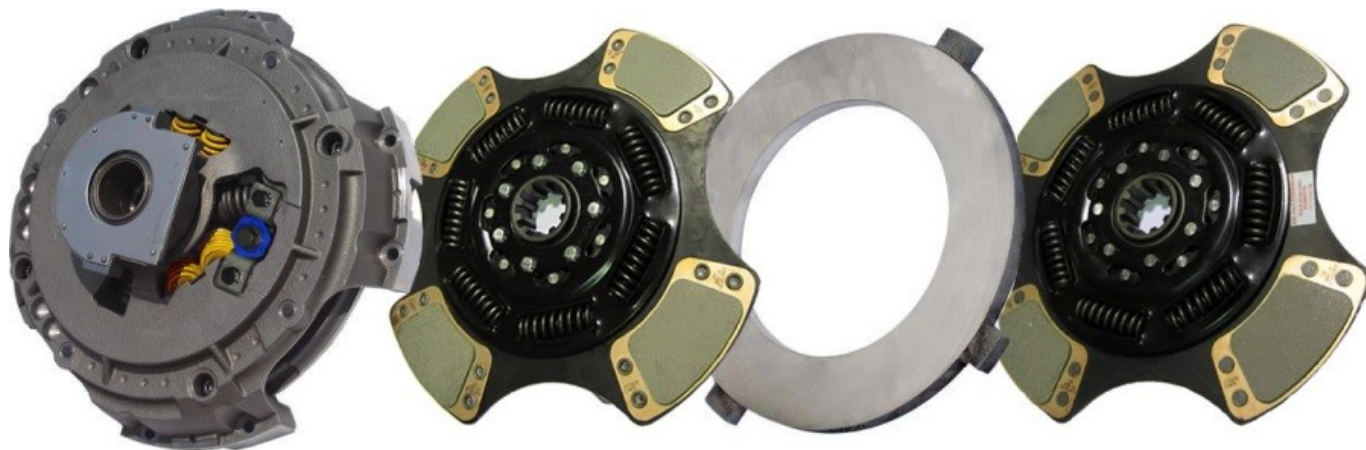

IATCO ILLINOIS AUTO TRUCK CO., INC.

IATCO Clutch Program

The most complete line of NEW clutch assemblies, supplemental clutch parts and flywheels for class 6, 7 & 8 vehicles.

Product Highlights

[NEW Clutches, No Core](#)

[Top Movers - IATCO Clutch Assemblies](#)

Part Number	O.E.M. Reference	Part Description
IAT 208925 82	308925-82, 208925-82, 108925-82AM	CLUTCH,15-1/2" X 2" EE, 3600/1700 FT LB
IAT 122002 35A	122002-35A	CLUTCH,15-1/2" X 2" MS, 4200/1850 FT LB
IAT 208925 51	308925-51, 208925-51, 108935-51AM	CLUTCH,15-1/2" X 2" EE, 3600/1760 FT LB
IAT 209701 51	309701-51, 209701-51, 109701-51AM	CLUTCH,15-1/2" X 2" SA, 3600/1760 FT LB
IAT 209701 82	309701-82, 209701-82, 109701-82AM	CLUTCH,15-1/2" X 2" SA, 3600/1700 FT LB
IAT 308925 25	308925-25, 208925-25, 108925-25AM	CLUTCH,15-1/2" X 2" EE, 4000/2050 FT LB
IAT 309701 25	309701-25, 209701-25, 109701-25AM	CLUTCH,15-1/2" X 2" SA, 4000/2050 FT LB
IAT K4489CL	A02-82500-001, A02-14027-008, A02-14135-000, K-4489CL	Clutch, 430mm, DT12
IAT A0032502115	A 003 250 21 15, 6482 000 218, K-4515CL	DT12 Clutch Actuator
IAT K2468	K-2468	Clutch Installation Kit, RT Series
IAT K3600	K-3600	Clutch Installation Kit, FR Series
IAT 127760	127760	2" Torque Limiting Clutch Brake
IAT BK313	BK-313	2" Hinged Clutch Brake
IAT 105C137	105C-137	Standard Clutch Fork
IAT A7786	A-7786	Hydraulic Clutch Fork