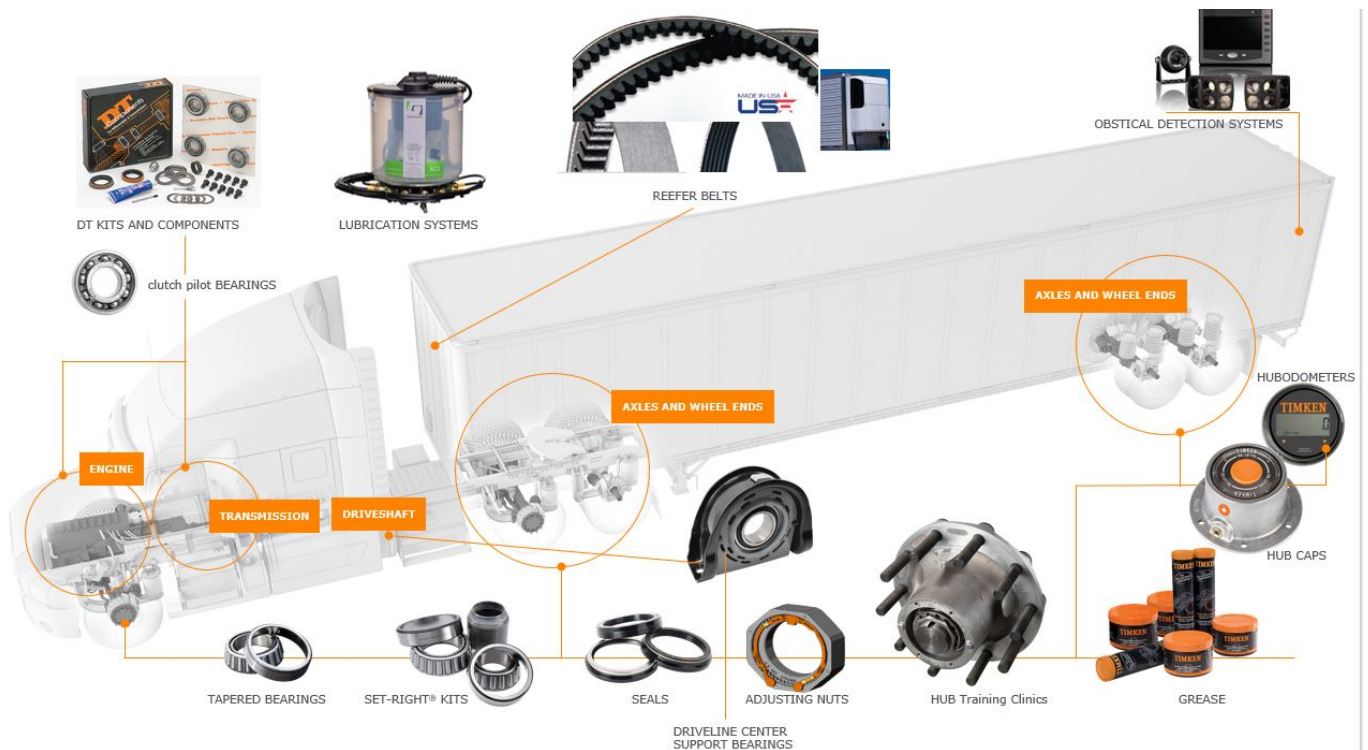

TIMKEN®

Timken Bearings

Timken® engineered bearings feature precision tolerances, proprietary internal geometries and quality materials.

Extend **MAINTENANCE INTERVALS** - Specify Timken Set-Right® kits for consistent and accurate setting to optimize bearing and seal life.

MITIGATE RISK safeguarding against costly thermal events with Timken's 454- Series™ for severe duty.

IMPROVE FLEET EFFICIENCY by training technicians to avoid problems often caused by improper installation.

REDUCE LUBRICATION COST with Groeneveld automatic lube systems to increase system life and reduce grease consumption.

Timken Tricks of the Trade – Insta...

What's New? Timken Loaded Hubs (<https://www.timken.com/commercial-vehicles/>)