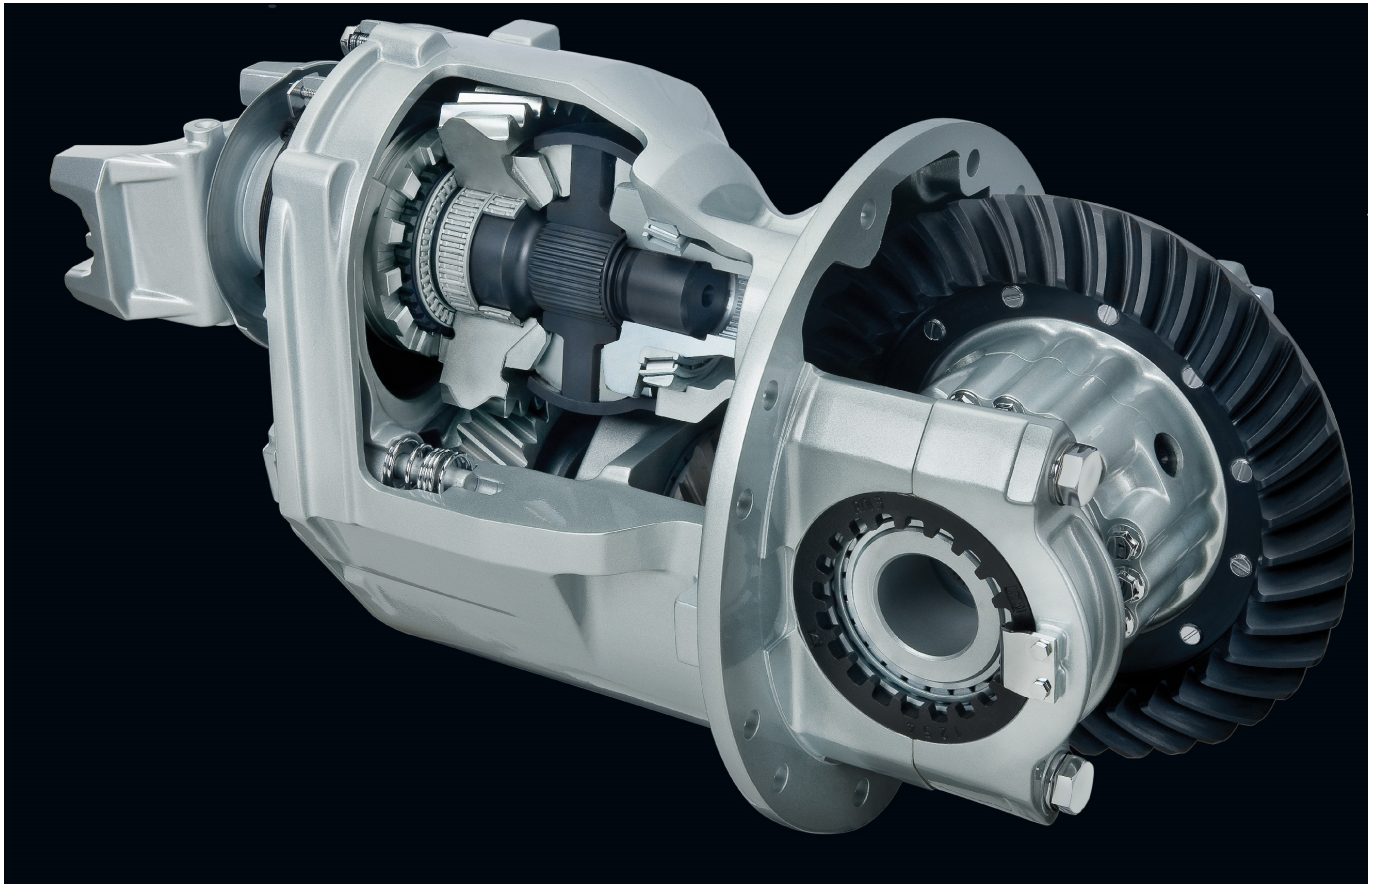

PARTSCAP

MERITOR®

RUN WITH THE BULL

Meritor® Differential Carrier Assemblies

Reman Differentials - 14Xs, 145s & 160s

MeritorPartsXpress.com is a 24-hour aftermarket service tool that helps customers find the parts and information they need to keep trucks on the road. The following links assist in locating the right product from our full product offering.

100 % GENUINE CONTENT WHICH MEANS A HIGHER PERFORMANCE PRODUCT INLINE WITH FIRST FITMENT.

MERITOR APPROVED REMENUFACTURING PROCESS.

LATEST PRODUCT UPGRADES INCLUDED.

MERITOR TECHNICAL ASSISTANCE THROUGHOUT PRODUCT LIFECYCLE.