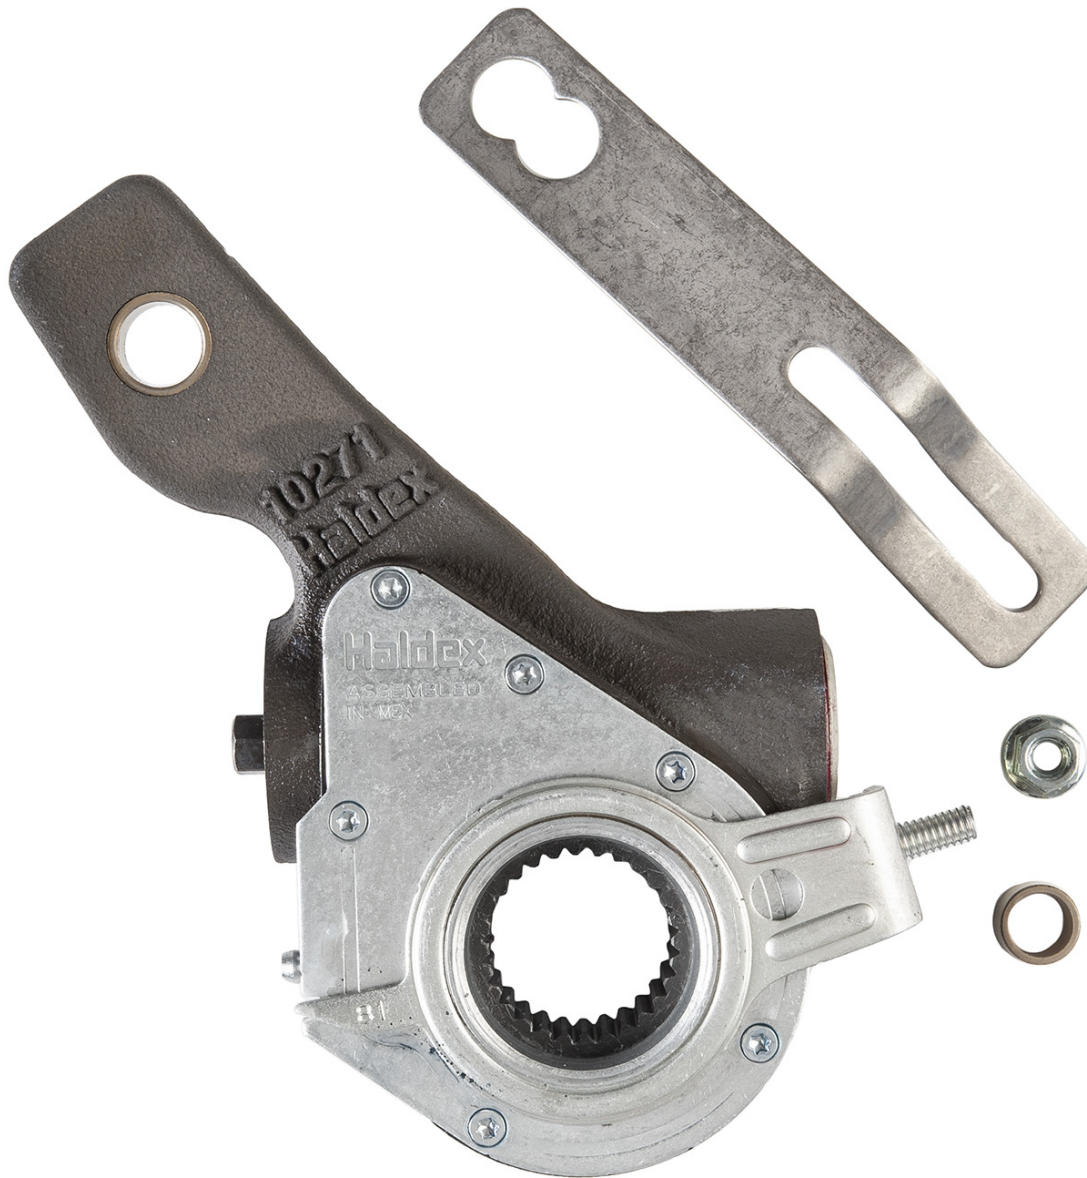

PARTS CAP

Haldex Automatic Brake Adjusters

Haldex Original Brake Adjusters and Haldex Self-setting Automatic Brake Adjusters

Haldex Website (<https://www.haldex.com/en/north-america/>)

Automatic Brake Adjusters Product Information (<https://www.haldex.com/en/north-america/support/literature-documents/?ConnectedTos=59267>)

The Original Clearance Sensing Brake Adjuster

- With tenure & years of perfecting our craft, we provide the highest levels of efficiency, safety and reliability

Haldex AA1 Automatic Brake Adjusters +

- Constantly maintains brake lining to drum clearance
- Completely sealed to prevent corrosion from entering rubber boots
- Grease fitting makes for easy & smooth new grease application
- Adjusts on brake release to minimize wear & tear on gears
- Installation indicator confirms correct installation
- Heat-treated components reduce internal wear and provide longer service life
- Compatible with all major brand clevises
- Chrome-moly gears and a buttress tooth configuration on the gears reduce stress and prolong service life
- 1,000,000 Mile, 6-year on-highway warranty

Haldex S-ABA Automatic Brake Adjusters

- Incorporates all AA1 high standard features
- Centralized clutch and unique self-setting design
- Visual Stroke Indicator(VSI) options available for installation identification & out-of-stroke condition
- Allows for control arm to be set at any angle from -16° to 124°

Top Movers

Part Number	Adjuster Type	Application Information
HDX 40010212	AA1	Truck/Trailer
HDX 40010211	AA1	Truck/Trailer
HDX 40010144	AA1	Truck/Trailer
HDX 40010141	AA1	Truck/Trailer
HDX 40010143	AA1	Truck/Trailer
HDX 40010216	AA1	Truck/Trailer
HDX 40010140	AA1	Truck/Trailer
HDX 40010155	AA1	Truck/Trailer
HDX 40020212	S-ABA	Truck/Trailer
HDX 40020211	S-ABA	Truck/Trailer