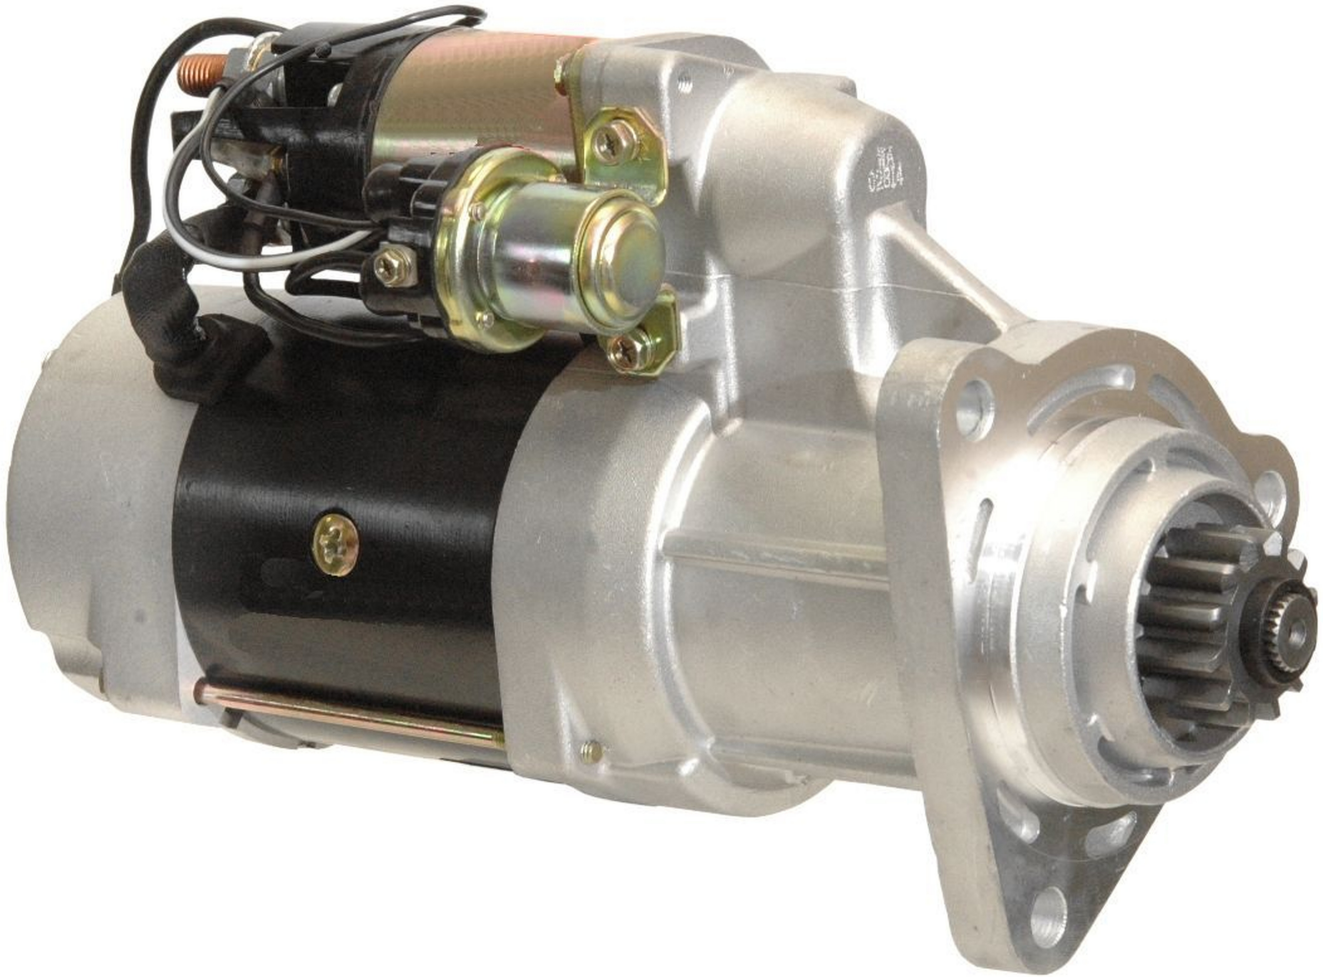

PARTS CAP

ALLIANCETM PARTS

ALLIANCE STARTERS

General Product Information

- Alliance starters are designed for customers who demand reliability and performance. Alliance premium re-manufactured starter installs quickly and easily, and provides cranking performance you can count on.
- Alliance re-manufactured starters meet or exceed OE standards because they're re-manufactured using processes similar to the way new starters are made. Components are gauged, sorted, tested and renewed to OE-quality specifications, and vital parts are replaced with new ones where needed. Every component and part must meet strict Alliance standards.
- Scheduled laboratory testing of starters from the assembly line includes loading the starter to an OE-quality specification. Instead of a "one-size-fits-all" approach, our test engineers make certain that each starter model is tested with the load specification for its particular applications.

- Starter bushings, brushes and brush springs are replaced with New
- Field coils are inspected and tested for insulation weakness/leakage and wrapped for solid insulation
- Solenoids are electronically tested for amperage for Hold-in and Pull-in current to meet or exceed OE specifications or replaced with new
- Armatures are cleaned, inspected, tested for insulation leakage, commutators machined/polished and checked for run-out
- All starter units are tested to measure torque, power, speed and voltage, with reports enclosed with the product.