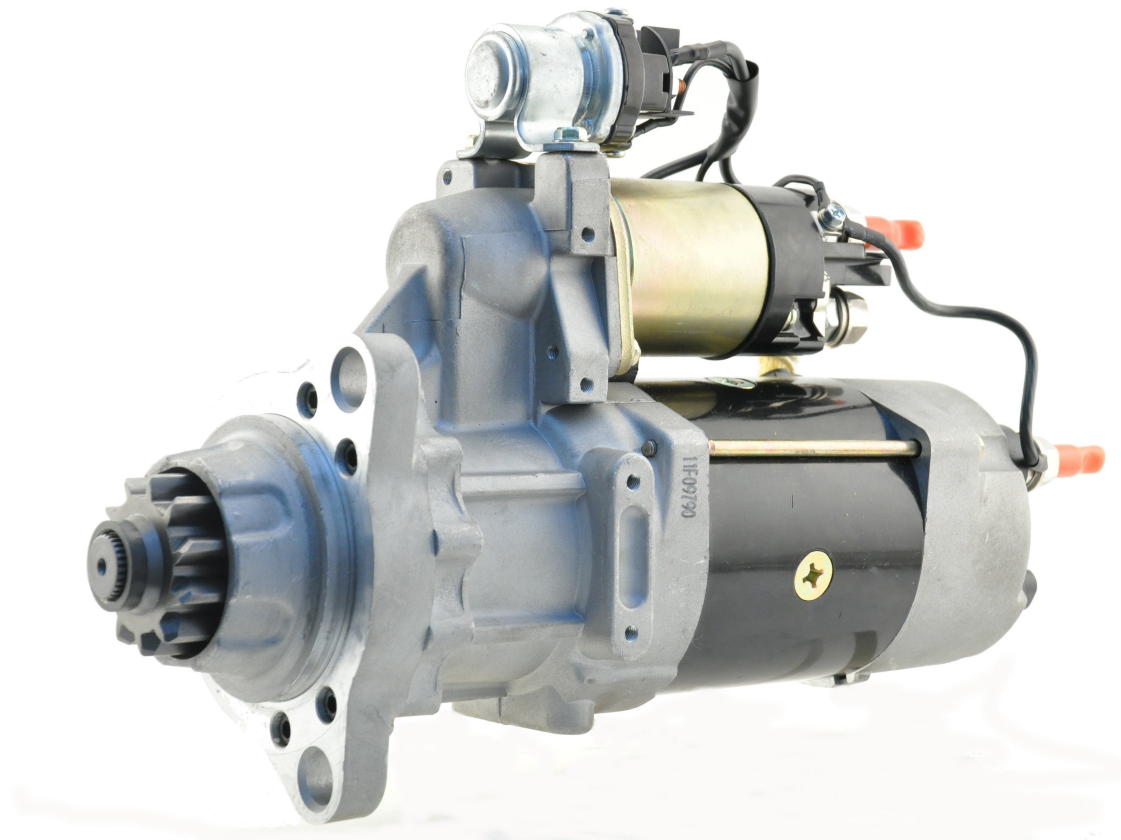

PARTS CAP

ALLIANCETM PARTS

ALLIANCE STARTERS

General Product Information

- Alliance starters are designed for customers who demand reliability and performance. Alliance premium re-manufactured starter installs quickly and easily, and provides cranking performance you can count on.
- Alliance re-manufactured starters meet or exceed OE standards because they're re-manufactured using processes similar to the way new starters are made. Components are gauged, sorted, tested and renewed to OE-quality specifications, and vital parts are replaced with new ones where needed. Every component and part must meet strict Alliance standards.
- Scheduled laboratory testing of starters from the assembly line includes loading the starter to an OE-quality specification. Instead of a "one-size-fits-all" approach, our test engineers make certain that each starter model is tested with the load specification for its particular applications.

- Starter bushings, brushes and brush springs are replaced with New
- Field coils are inspected and tested for insulation weakness/leakage and wrapped for solid insulation
- Solenoids are electronically tested for amperage for Hold-in and Pull-in current to meet or exceed OE specifications or replaced with new
- Armatures are cleaned, inspected, tested for insulation leakage, commutators machined/polished and checked for run-out
- All starter units are tested to measure torque, power, speed and voltage, with reports enclosed with the product.