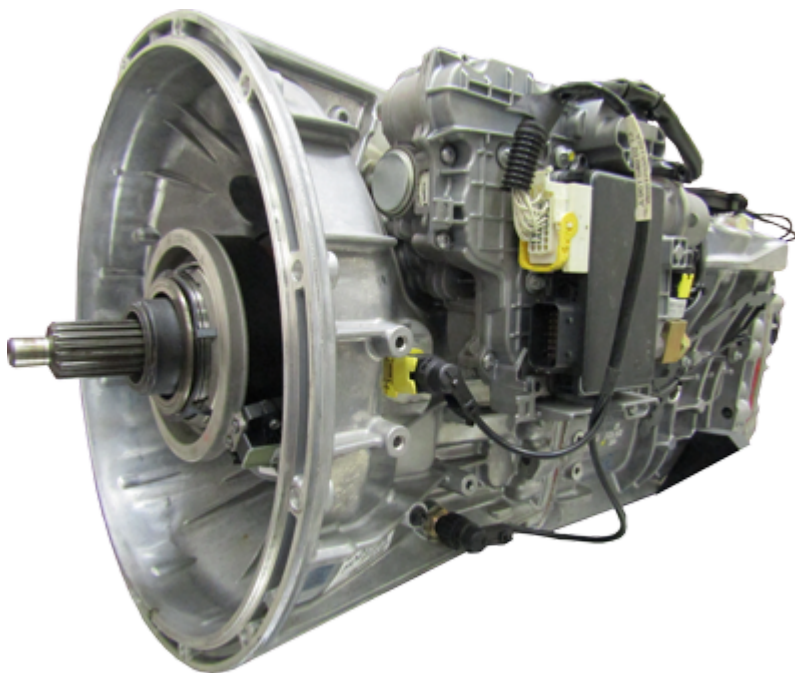

Transmission - DT12 CO2

Remanufactured Transmissions

- Detroit Reman Transmissions are remanufactured with 100% genuine Detroit content, incorporated with the latest design updates, and dynamometer tested to ensure the quality is like that of a new unit.

Standard Remanufactured Transmission

- 100% Disassembly – Best preparation for cleaning and parts inspection.
- Cleaning Process – Steam cleaned and washed; Shot-Peened and wiped washed.
- Inspection – All parts individually examined and/or gauged. Every Core, Gear, and Shaft measured to exact original specifications.
- New Parts – All wearable items replaced with new parts, every time.
- Testing – 100% tested using the same tests as new units.

Top Movers - Detroit DT 12 CO2 Transmissions

Part Number	Part Description
DGT DT12-OA2CS-01R	Reman, DT12 Transmission, CO2, Over Drive, Model A, With Cooler, Single Clutch
DGT DT12-DA2CS-01R	Reman, DT12 Transmission, CO2, Direct Drive, Model A, With Cooler, Single Clutch
DGT DT12-DA3CS-01R	Reman, DT12 Transmission, CO2, Direct Drive, Model A, With Cooler, Single Clutch
DGT DT12-OA3CS-01R	Reman, DT12 Transmission, CO2, Over Drive, Model A, With Cooler, Single Clutch
DGT DT12-DA2NS-01R	Reman, DT12 Transmission, CO2, Direct Drive, Model A, Without Cooler, Single Clutch
DGT DT12-DB2CS-01R	Reman, DT12 Transmission, CO2, Direct Drive, Model B, With Cooler, Single Clutch
DGT DT12-DB2NS-01R	Reman, DT12 Transmission, CO2, Direct Drive, Model B, Without Cooler, Single Clutch
DGT DT12-OA2CD-01R	Reman, DT12 Transmission, CO2, Over Drive, Model A, With Cooler, Double Clutch
DGT DT12-OA3CD-01R	Reman, DT12 Transmission, CO2, Over Drive, Model A, With Cooler, Double Clutch, Downspeeding
DGT DT12-OB2CS-01R	Reman, DT12 Transmission, CO2, Over Drive, Model B, With Cooler, Single Clutch