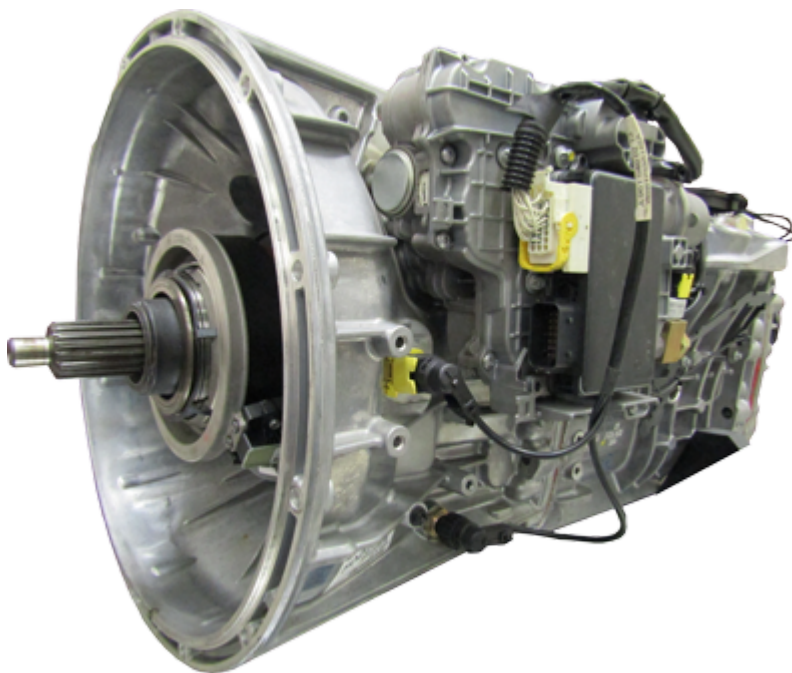

## Transmission - DT12 CO2

### Remanufactured Transmissions

- Detroit Reman Transmissions are remanufactured with 100% genuine Detroit content, incorporated with the latest design updates, and dynamometer tested to ensure the quality is like that of a new unit.

## Product Highlights

100 % Genuine Detroit Components

Remanufactured using the Latest Engineering Updates

Same/Next Day delivery available for Truck Down situations

## Top Movers - Detroit DT 12 CO2 Transmissions

Part Number	Part Description
DGT DT12-OA2CS-01R	Reman, DT12 Transmission, CO2, Over Drive, Model A, With Cooler, Single Clutch
DGT DT12-DA2CS-01R	Reman, DT12 Transmission, CO2, Direct Drive, Model A, With Cooler, Single Clutch
DGT DT12-DA3CS-01R	Reman, DT12 Transmission, CO2, Direct Drive, Model A, With Cooler, Single Clutch
DGT DT12-OA3CS-01R	Reman, DT12 Transmission, CO2, Over Drive, Model A, With Cooler, Single Clutch
DGT DT12-DA2NS-01R	Reman, DT12 Transmission, CO2, Direct Drive, Model A, Without Cooler, Single Clutch
DGT DT12-DB2CS-01R	Reman, DT12 Transmission, CO2, Direct Drive, Model B, With Cooler, Single Clutch
DGT DT12-DB2NS-01R	Reman, DT12 Transmission, CO2, Direct Drive, Model B, Without Cooler, Single Clutch
DGT DT12-OA2CD-01R	Reman, DT12 Transmission, CO2, Over Drive, Model A, With Cooler, Double Clutch
DGT DT12-OA3CD-01R	Reman, DT12 Transmission, CO2, Over Drive, Model A, With Cooler, Double Clutch, Downspeeding
DGT DT12-OB2CS-01R	Reman, DT12 Transmission, CO2, Over Drive, Model B, With Cooler, Single Clutch