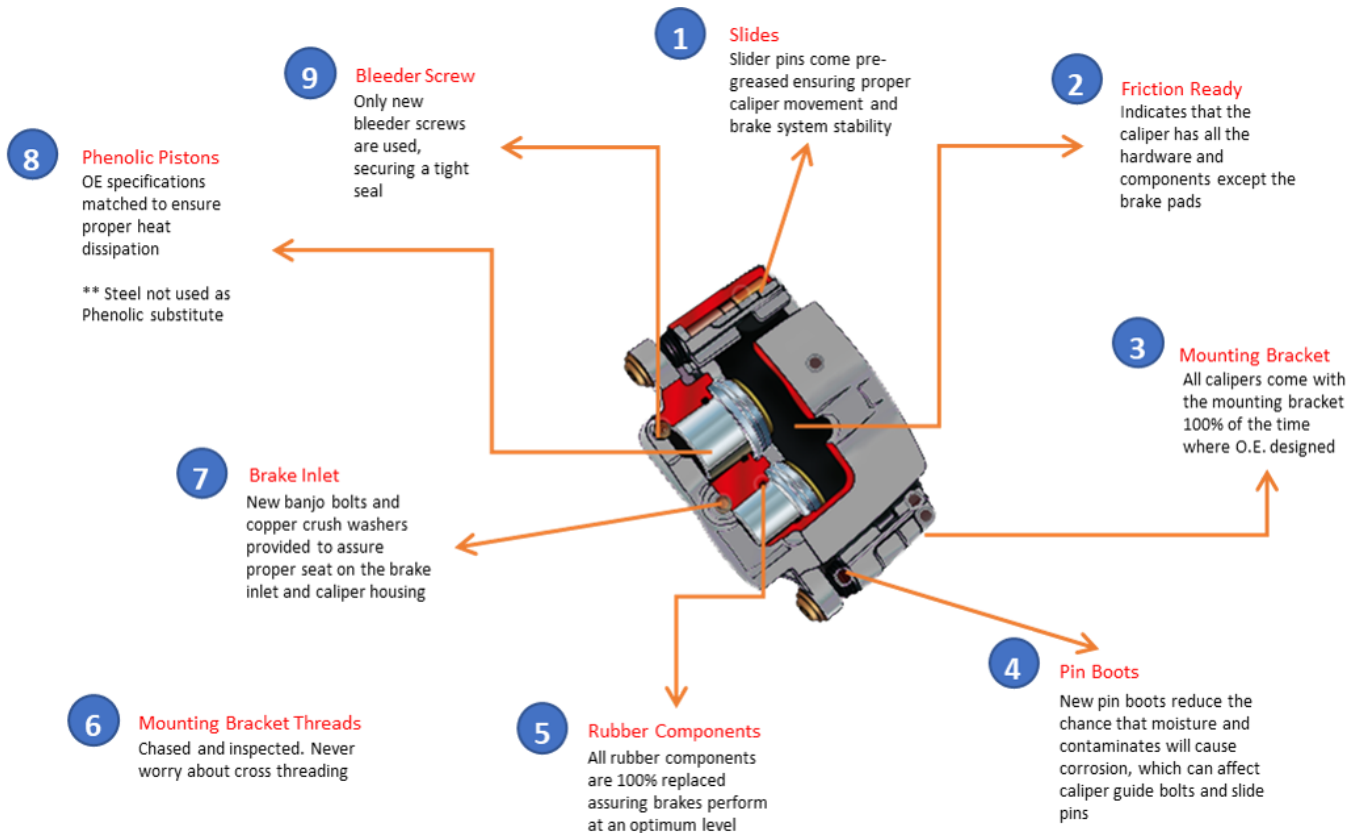

- Motor Coaches
- Fire Trucks
- Waste

Heavy Duty Braking Options

- Designed for performance in extreme conditions
- Lighter weight
- Internal cooling due to increased air flow
- Shorter stopping distance
- Elimination of Brake Fade
- Longer service life of friction material
- Reduced potential for Compliance, Safety, Accountability (CSA) violations

Hydraulic Brake Caliper Features & Benefits

Semi-Loaded Caliper Advantage

1. Choice of Friction (WD & Tech)

- Reducing Caliper Shelf Costs
- Reducing inventory duplication

2. Ready for Installation (Tech)

- Bracket attached for mounting to vehicle
- Just add friction choice

3. No Surprises (WD & Tech)

- OEM Specific hardware included
- No back and forth trips to the toolbox

4. Quality Assured (WD & Tech)

- Brake Caliper backed by limited lifetime warranty

5. 16 SKUS Available for this program

Calipers Built to a Higher Standard