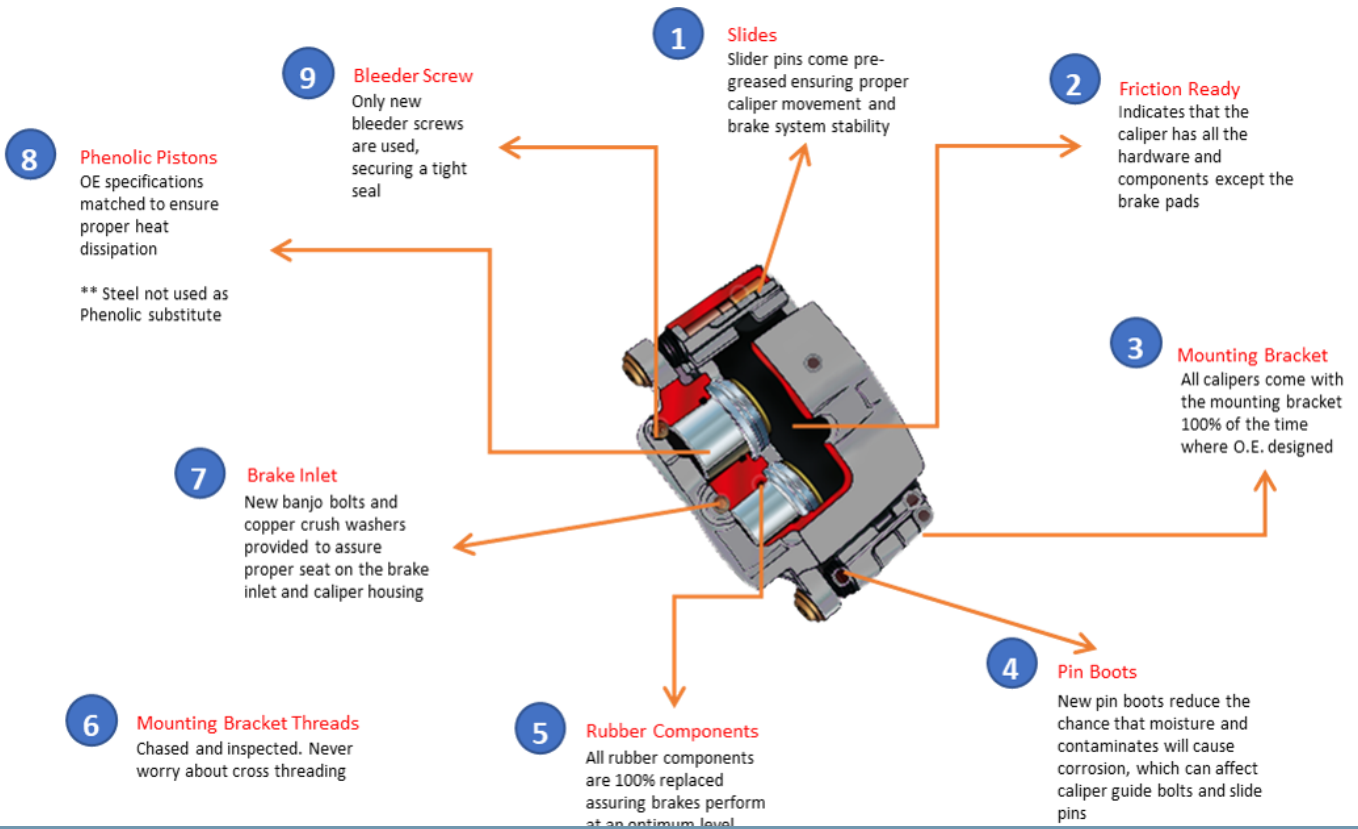

- Bracket attached for mounting to vehicle
- Just add friction choice

3. No Surprises (WD & Tech)

- OEM Specific hardware included
- No back and forth trips to the toolbox

4. Quality Assured (WD & Tech)

- Brake Caliper backed by limited lifetime warranty

5. **16 SKUS** Available for this program

Top Movers

Part Number	Item Description
ABP N42A AK081142	CALIPER AIR RX BX ADB22X AXL A/R
ABP N42A AK081143	CALIPER AIR RX BX ADB22X AXL B/L
ABP N42A AK081256	CALIPER AIR RX BX ADB22X VTL A/R
ABP N42A AK081257	CALIPER AIR RX BX ADB22X VTL B/L
ABP N42A AK081258	CALIPER AIR RX BX ADB22X A/R
ABP N42A AK081259	CALIPER AIR RX BX ADB22X B/L
ABP N42A A225H201	CALIPER AIR RX MR EX225H2 R
ABP N42A A225H202	CALIPER AIR RX MR EX225H2 L
ABP N42A A225H301	CALIPER AIR RX MR EX225H3
ABP N42A A225H302	CALIPER AIR RX MR EX225H3