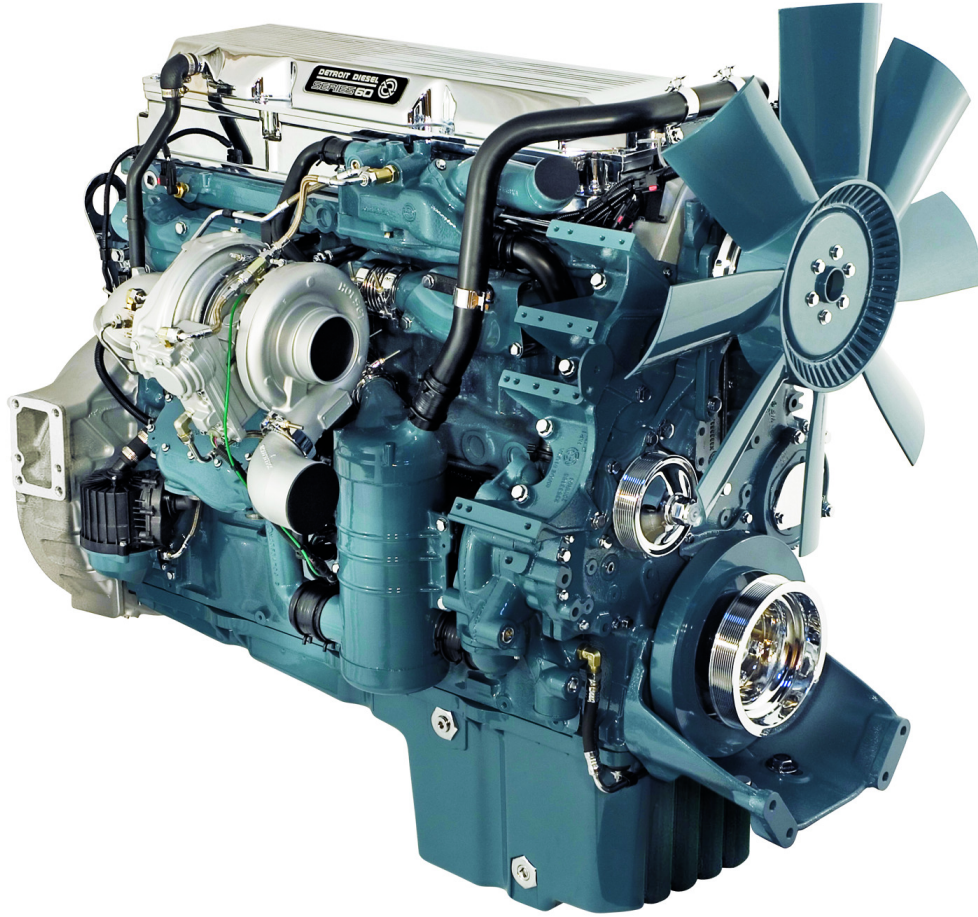

PARTS CAP

DETROITTM
REMAN

SERIES 60 Engines

Detroit® Reman is the benchmark for the global remanufacturing industry. With state-of-the-art recovery technologies to restore products to OEM standards, Detroit® Reman products are of the highest quality and provide a value-driven solution to lower your cost of ownership; giving you the value you demand.

Detroit Reman on DemandDetroit.com (<https://demanddetroit.com/parts-service/genuine-reman-parts/>)

Printable Line Card

Product Highlights

COMPLETE ENGINE

Complete engines remanufactured to the specifications of the original power unit, putting your customer back on the road with maximum confidence. This is the ultimate turn-key solution for engine repairs.

THREE QUARTER ENGINE

Three Quarter engines offer more flexibility in the repair, while assuring your customer with OEM tested units that will provide service for the long-haul. Just add electronic controls, manifolds, fuel pumps and fuel lines to complete the job.