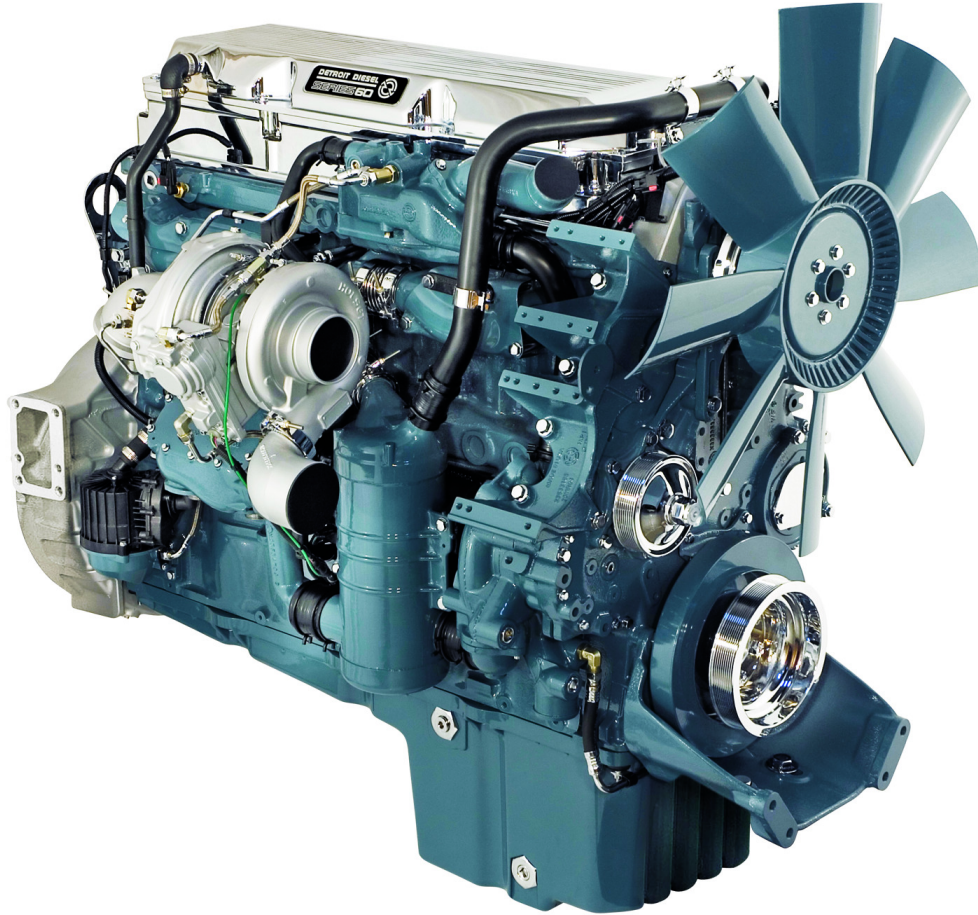

PARTS CAP

DETROITTM
REMAN

SERIES 60 Engines

Detroit® Reman is the benchmark for the global remanufacturing industry. With state-of-the-art recovery technologies to restore products to OEM standards, Detroit® Reman products are of the highest quality and provide a value-driven solution to lower your cost of ownership; giving you the value you demand.

Detroit Reman on DemandDetroit.com (<https://demanddetroit.com/parts-service/genuine-reman-parts/>)

Printable Line Card

COMPLETE ENGINE

Complete engines remanufactured to the specifications of the original power unit, putting your customer back on the road with maximum confidence. This is the ultimate turn-key solution for engine repairs.

THREE QUARTER ENGINE

Three Quarter engines offer more flexibility in the repair, while assuring your customer with OEM tested units that will provide service for the long-haul. Just add electronic controls, manifolds, fuel pumps and fuel lines to complete the job.