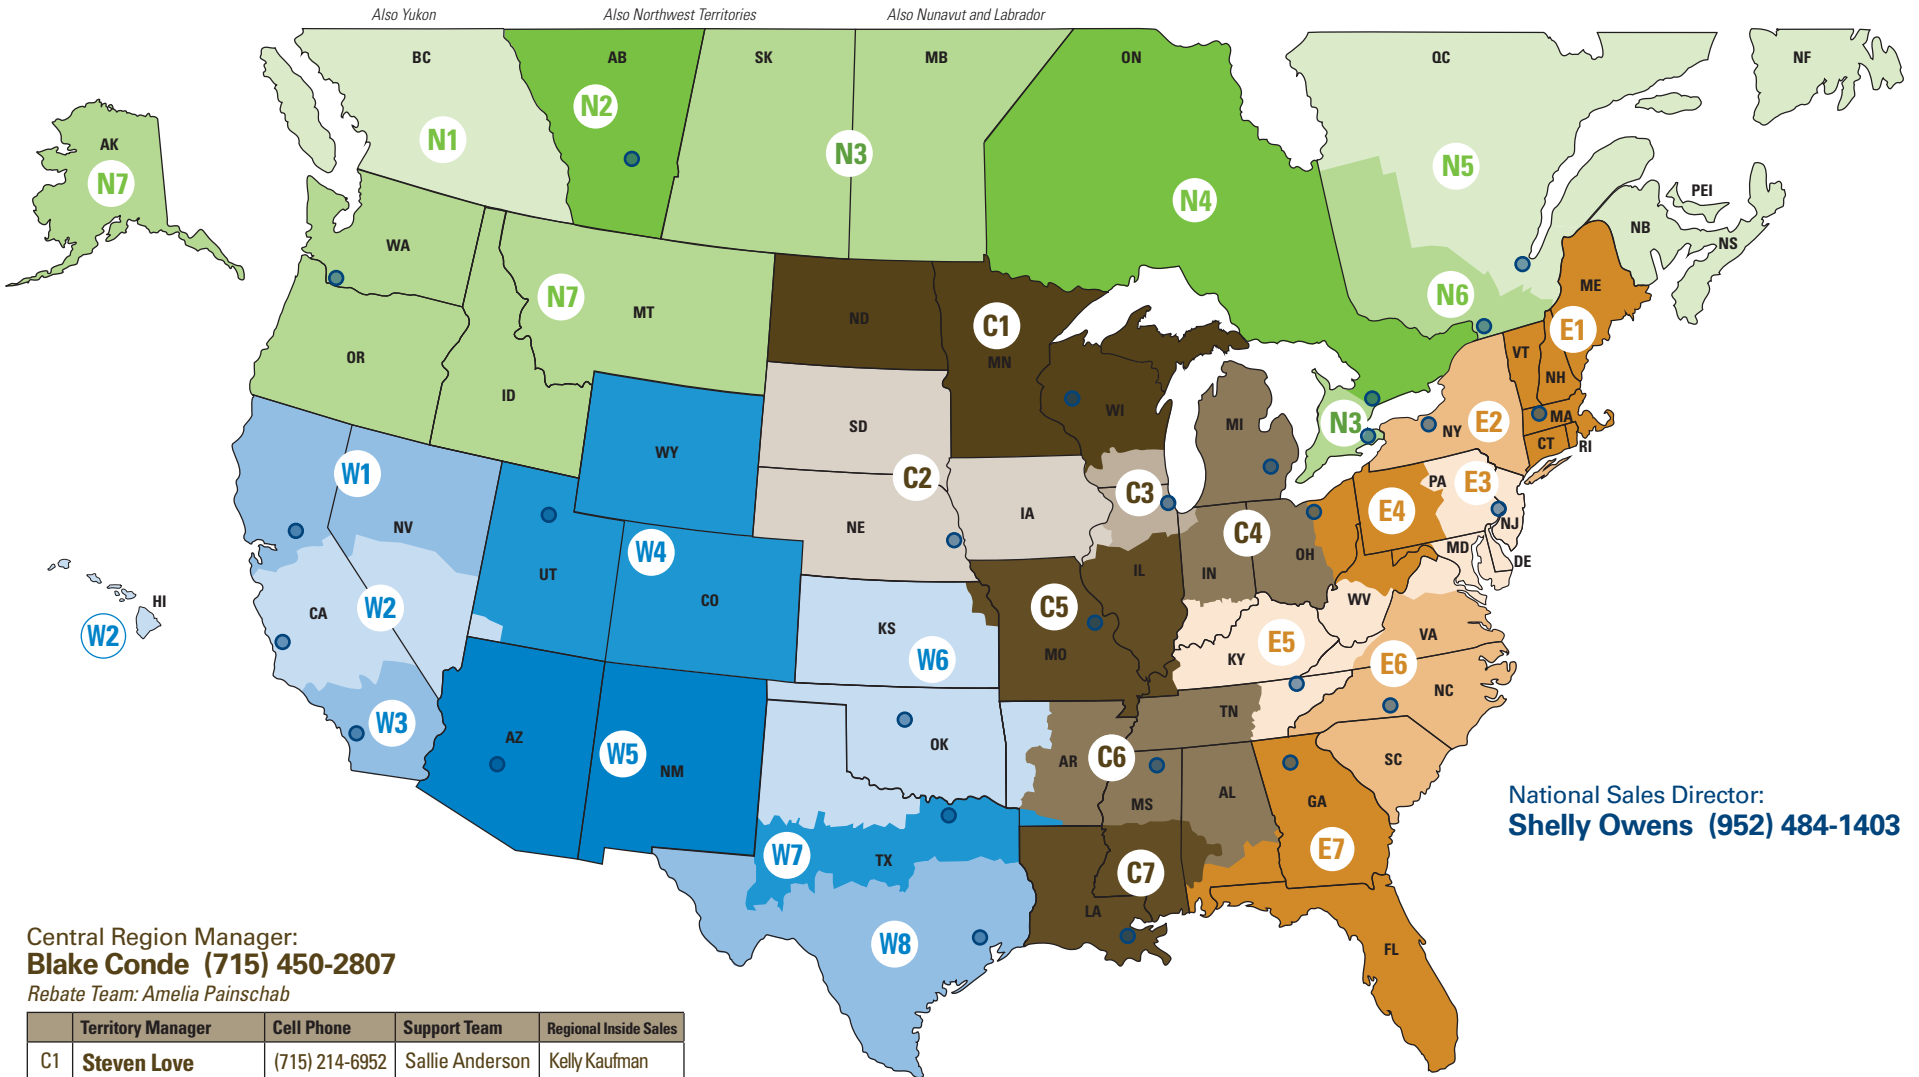

West Region Manager:
Todd Mueller (303) 264-8824
Rebate Team: Amelia Painschab

	Territory Manager	Cell Phone	Support Team	Regional Inside Sales
W1	Joe Jennings	(916)-200-5224	Jane Bidon	Debbie Decknadel
W2	RJ Fabbian	(559) 260-9061	Colleen Smith	Debbie Decknadel
W3	Brian Beresford	(657) 359-3471	Colleen Smith	Debbie Decknadel
W4	Mike Astill	(385) 395-9886	Cote Ferrie	Debbie Decknadel
W5	Katie Libett	(480) 625-5385	Colleen Smith	Debbie Decknadel
W6	Tyler Stafford	(405)-403-5289	Mary Kalinowski	Debbie Decknadel
W7	Meng Her	(214) 601-8448	Tori Phillips	Debbie Decknadel
W8	Noe Esparza	(713) 545-9874	Tori Phillips	Debbie Decknadel
Hydraulic and Bulk Filtration Support				
	Matt Gram	(612) 518-7564		

East Region Manager:
Thomas Hellyer (717) 364-8675
Rebate Team: Isaac Schumacher

	Territory Manager	Cell Phone	Support Team	Regional Inside Sales
E1	Justin Dion	(413) 687-3134	Carrie Lundsted	Colin Wright
E2	Patrick Tellier	(315) 332-0221	Carrie Lundsted	Colin Wright
E3	Nick Rowe	(215) 262-9813	Carrie Lundsted	Colin Wright
E4	Jim Rousos	(419)-309-2149	Mike Bollmann	Colin Wright
E5	Joseph Serrenho	(423) 851-1868	Kyle Tietz	Colin Wright
E6	Anthony Ray	(704) 408-1623	Mike Anhalt	Colin Wright
E7	Steve Slay	(904) 891-5584	Tom Mielke	Colin Wright
Hydraulic and Bulk Filtration Support				
	Collin Armstrong	(715)-210-6709		

Central Region Manager:
Blake Conde (715) 450-2807
Rebate Team: Amelia Painschab

	Territory Manager	Cell Phone	Support Team	Regional Inside Sales
C1	Steven Love	(715) 214-6952	Sallie Anderson	Kelly Kaufman
C2	Donnie Holstein	(402) 981-3081	Cote Ferrie	Kelly Kaufman
C3	Juan Munoz	(312) 204-9325	Sallie Anderson	Kelly Kaufman
C4	Josh Chesnut	(248) 303-8201	Mike Bollmann	Kelly Kaufman
C5	David Gillispie	(314) 570-4875	Kyle Tietz	Kelly Kaufman
C6	Jesse Brewer	(662) 701-9169	Mary Kalinowski	Kelly Kaufman
C7	Eddie Ganucheau	(504) 250-2351	Tom Mielke	Kelly Kaufman
Hydraulic and Bulk Filtration Support				
	Matt Gram	(612) 518-7564		

National Sales Director:
Shelly Owens (952) 484-1403

Customer Support Team: Monday-Friday 7am-6pm Central

Toll Free	Local	French Line	Fax
800-374-1374	952-887-3699	888-436-5376	952-887-3716

● Represents estimated location of territory manager.

NOTE: Territory boundaries shown are representative and may differ from actual assignments.

Regional Inside Sales:

Sales Rep	Phone
Colin Wright	(952) 887-3405
Debbie Decknadel	(952) 887-3956
Dianna McCarthy	(952) 887-3309
Kelly Kaufman	(952) 887-3362