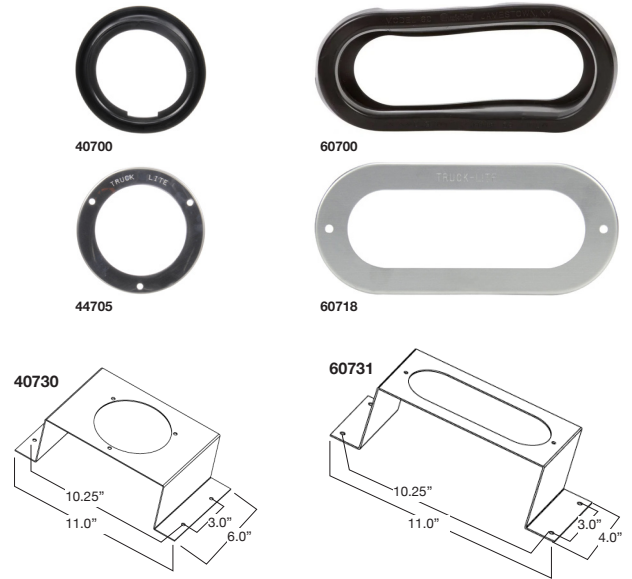

**Fleet Owner, June 1, 2020*

FMCSA RULING

Docket Number: FMCSA-2019-0260

Document Number: 2020-22233

Strobe Lights/Accessories

Part No.	Truck-Lite LED Strobe Lamp Options
44211Y 44211R	Super 44, LED Strobe, 42 Diode, Yellow Red, Fit N' Forget SS, 12V
44212Y 44212R	Super 44, LED Strobe, 42 Diode, Yellow Red, Metalized, Fit N' Forget SS, 12V
44213Y 44213R	Super 44, LED Strobe, 42 Diode, Yellow Red, Fit N' Forget SS, 12V, Flange
44214Y 44214R	Super 44, LED Strobe, 42 Diode, Yellow Red, Metalized, Fit N' Forget SS, 12V, Flange
60360Y 60360R	Super 60, LED Strobe, 36 Diode, Yellow Red, Class II, Fit N' Forget SS, 12V
60362Y 60362R	Super 60, LED Strobe, 36 Diode, Yellow Red, Class II, Metalized, Fit N' Forget SS, 12V
60364Y 60364R	Super 60, LED Strobe, 36 Diode, Yellow Red, Class II, Metalized, Fit N' Forget SS, 12V, Flange
60366Y 60366R	Super 60, LED Strobe, 36 Diode, Yellow Red, Class II, Fit N' Forget SS, 12V, Flange

Lamps with a metalized reflector offer more intense, focused light while non-metalized versions offer a wider viewing angle.

Part No.	Truck-Lite Pigtail/Adapter Options
83516	PL-3 Jumper w/ .180 Receptacle
83517	Male Pin Jumper w/ .180 Receptacle
83518	Fit N' Forget Jumper w/ .180 Receptacle

PL-3

Male-Pin

Fit 'N Forget

Part No.	Truck-Lite Harnessing Options
89324 0300	88 Series, 3-Conductor, Red/White/Black, 14AWG, .180 Bullet w/ 3-Position Sure Seal, 300 in.
52312 0300	88 Series, 3-Conductor, Red/White/Black, 14AWG, #10 Eye Ring w/ 3-Position Sure Seal, 300 in.