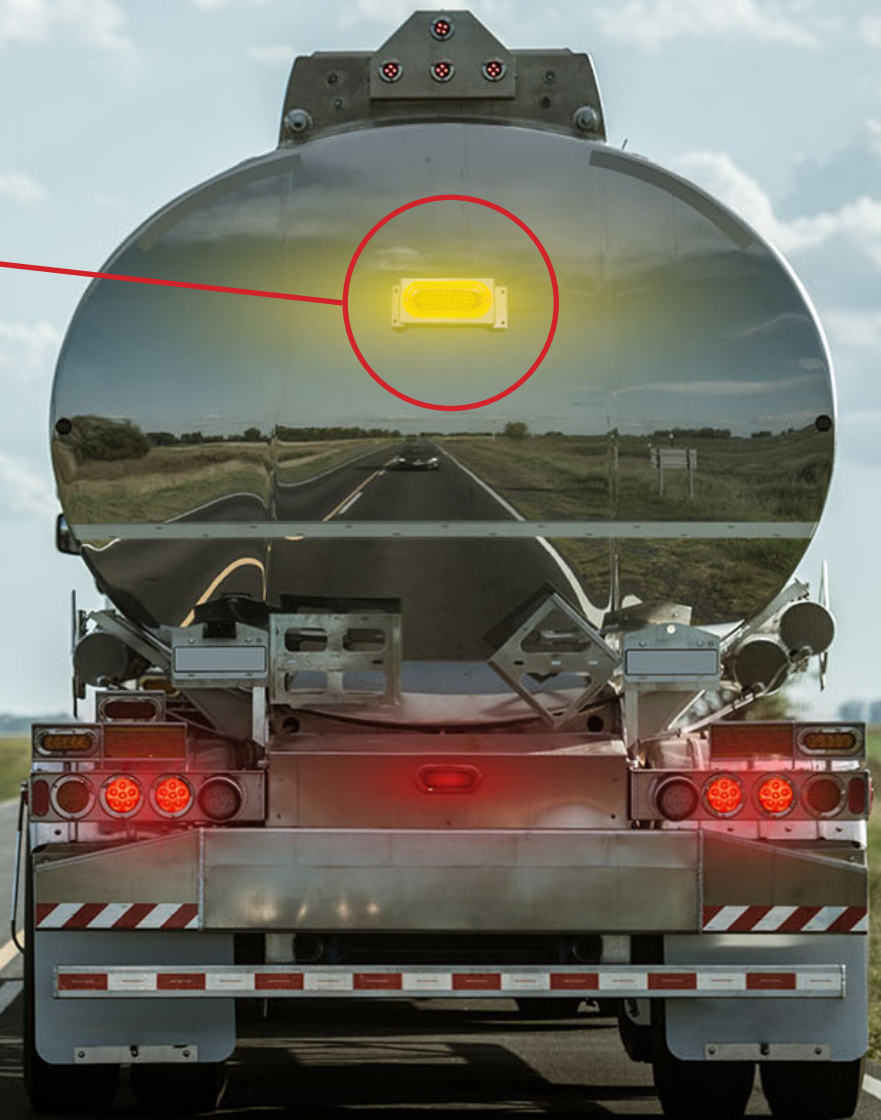

REDUCE THE RISK OF REAR-END COLLISIONS BY **UP TO 34%***

The Federal Motor Carrier Safety Administration (FMCSA) has granted tank trailer operators the ability to install brake-activated pulsating lamps on the rear of their trailer in order to increase visibility and reduce the risk of rear-end collisions.

Used in addition to traditional tail lamps, Truck-Lite's variety of amber and red strobes provides the visibility and durability you need to take advantage of this new ruling – and help keep your fleet safer on the road.

*Fleet Owner, June 1, 2020

FMCSA RULING

Docket Number: FMCSA-2019-0260

Document Number: 2020-22233