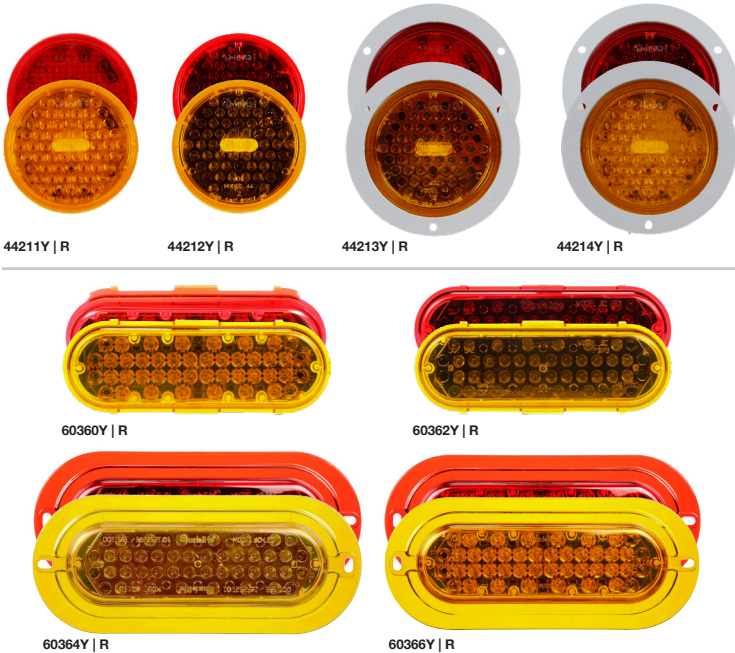

REDUCE THE RISK OF REAR-END COLLISIONS BY **UP TO 34%***

The Federal Motor Carrier Safety Administration (FMCSA) has granted tank trailer operators the ability to install brake-activated pulsating lamps on the rear of their trailer in order to increase visibility and reduce the risk of rear-end collisions.

Used in addition to traditional tail lamps, Truck-Lite's variety of amber and red strobes provides the visibility and durability you need to take advantage of this new ruling – and help keep your fleet safer on the road.

**Fleet Owner, June 1, 2020*

FMCSA RULING

Docket Number: FMCSA-2019-0260

Document Number: 2020-22233

Strobe Lights/Accessories

Part No.	Truck-Lite LED Strobe Lamp Options
44211Y 44211R	Super 44, LED Strobe, 42 Diode, Yellow Red, Fit N' Forget SS, 12V
44212Y 44212R	Super 44, LED Strobe, 42 Diode, Yellow Red, Metalized, Fit N' Forget SS, 12V
44213Y 44213R	Super 44, LED Strobe, 42 Diode, Yellow Red, Fit N' Forget SS, 12V, Flange
44214Y 44214R	Super 44, LED Strobe, 42 Diode, Yellow Red, Metalized, Fit N' Forget SS, 12V, Flange
60360Y 60360R	Super 60, LED Strobe, 36 Diode, Yellow Red, Class II, Fit N' Forget SS, 12V
60362Y 60362R	Super 60, LED Strobe, 36 Diode, Yellow Red, Class II, Metalized, Fit N' Forget SS, 12V
60364Y 60364R	Super 60, LED Strobe, 36 Diode, Yellow Red, Class II, Metalized, Fit N' Forget SS, 12V, Flange
60366Y 60366R	Super 60, LED Strobe, 36 Diode, Yellow Red, Class II, Fit N' Forget SS, 12V, Flange

Lamps with a metalized reflector offer more intense, focused light while non-metalized versions offer a wider viewing angle.

Part No.	Truck-Lite Pigtail/Adapter Options
83516	PL-3 Jumper w/ .180 Receptacle
83517	Male Pin Jumper w/ .180 Receptacle
83518	Fit N' Forget Jumper w/ .180 Receptacle