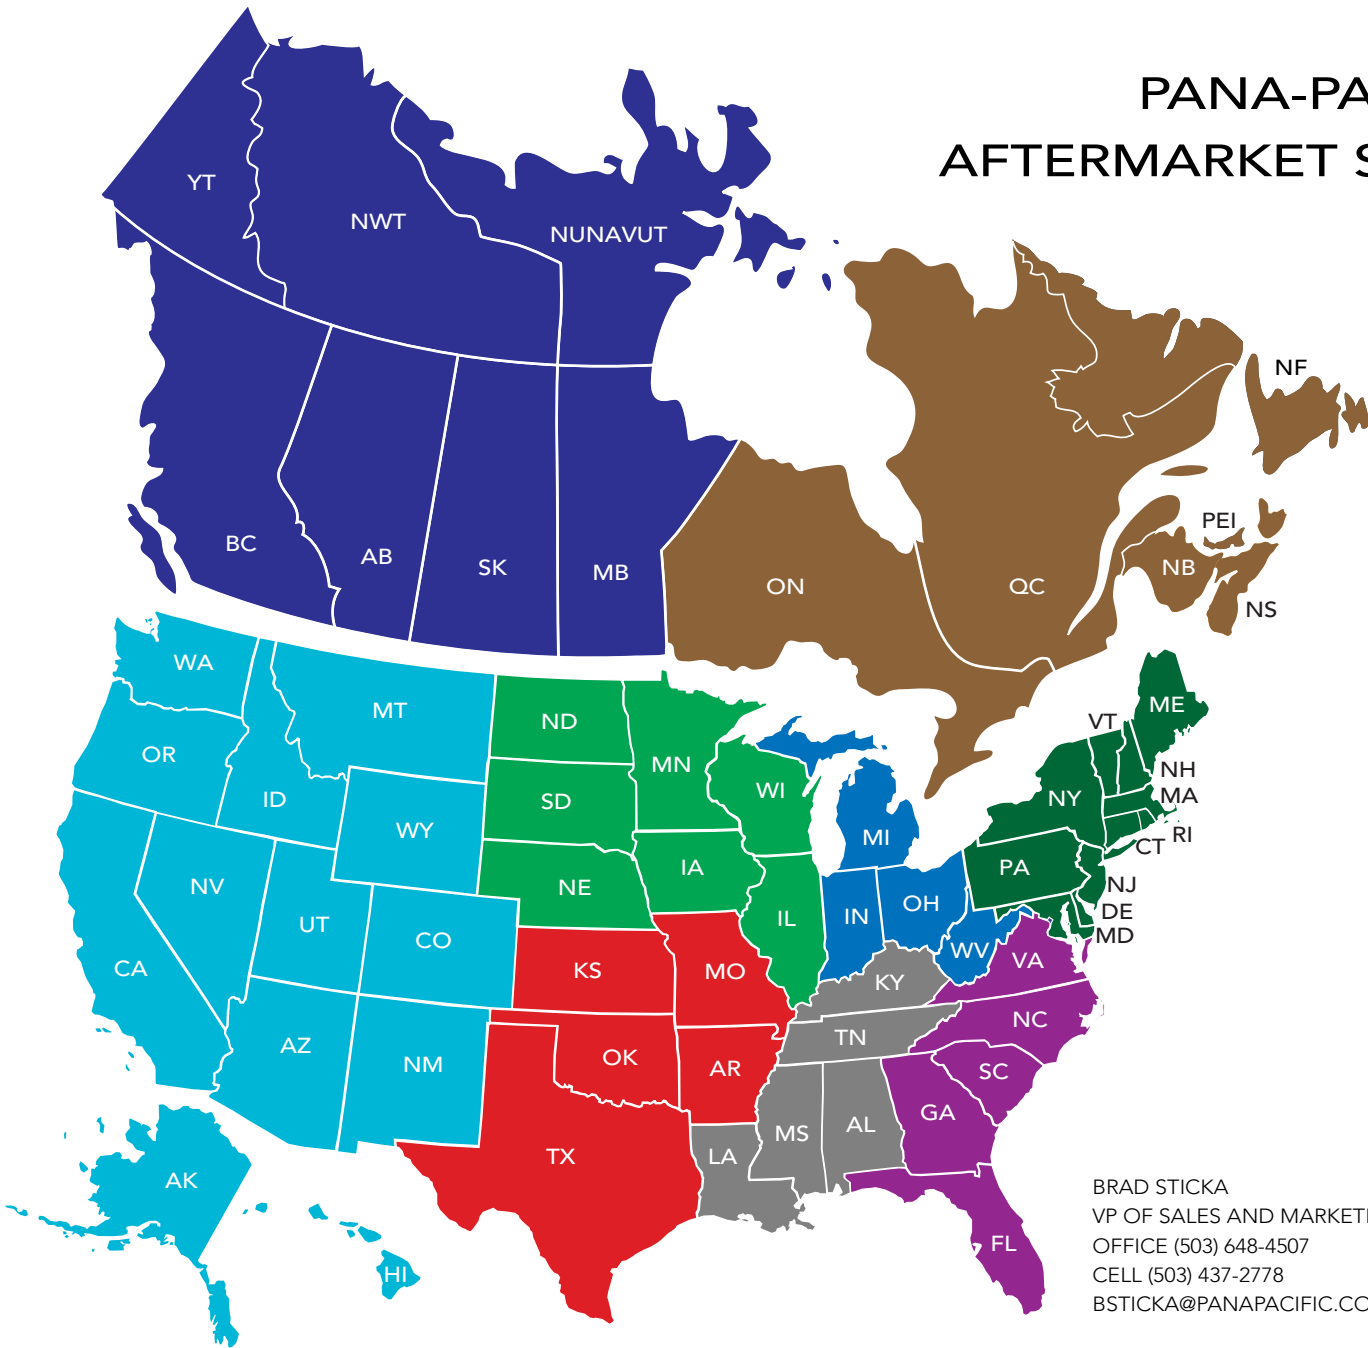

PANA-PACIFIC AFTERMARKET SALES

BRAD STICKA
VP OF SALES AND MARKETING
OFFICE (503) 648-4507
CELL (503) 437-2778
BSTICKA@PANAPACIFIC.COM

DENNIS WILSON
REGIONAL SALES MANAGER
CELL (360) 921-7367
DWILSON@PANAPACIFIC.COM
CA, NV, OR, WA, AK, HI, MT, ID,
WY, UT, AZ, NM, CO