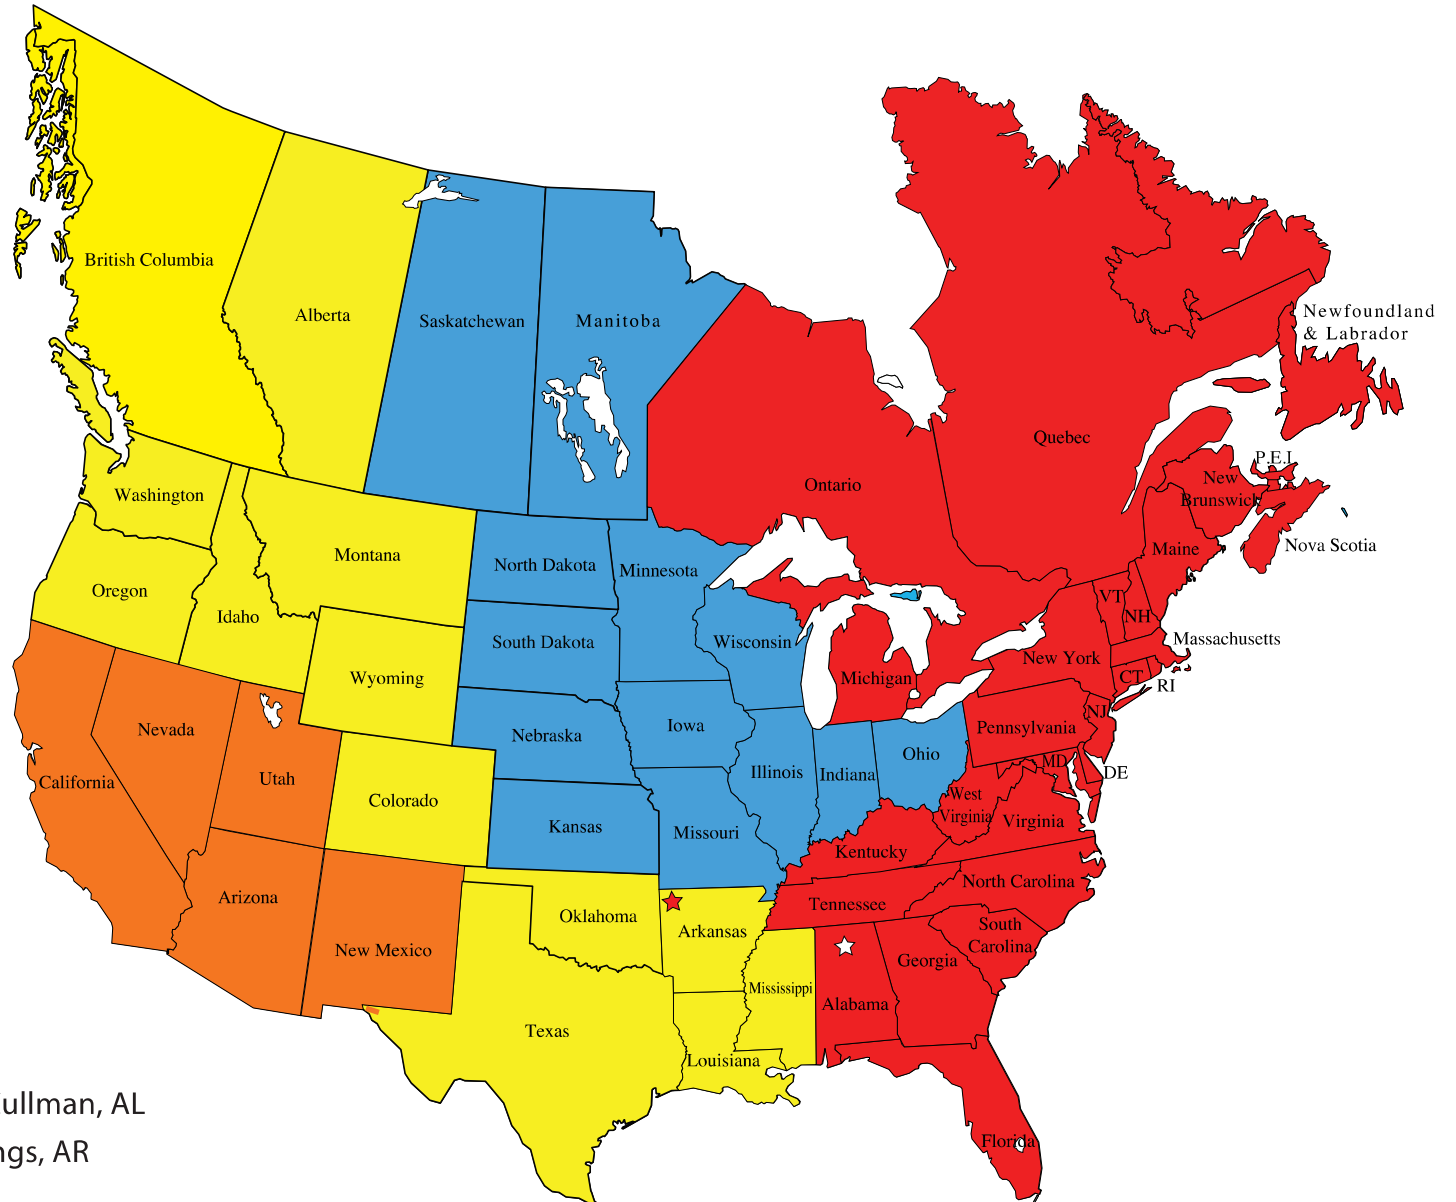

Webb Wheel Products, Inc. OES Aftermarket Sales Territories

- Central Region**
Mitch Muzzy
Homebase - Minneapolis, MN
612-810-3574
mmuzzy@webbwheel.com
- Southwest Region**
Norm Westerdale
Homebase - Phoenix, AZ
480-375-8430
norm@allwestmktgp.com
- Eastern Region**
Charlie Ondrick
Homebase - Detroit, MI
256-727-2628
condrick@webbwheel.com
- Western Region**
Chris Fisher
Homebase - Seattle, WA
562-458-0673
cfisher@webbwheel.com
- Sales & Marketing**
David Melton
256-775-7555
dmelton@webbwheel.com