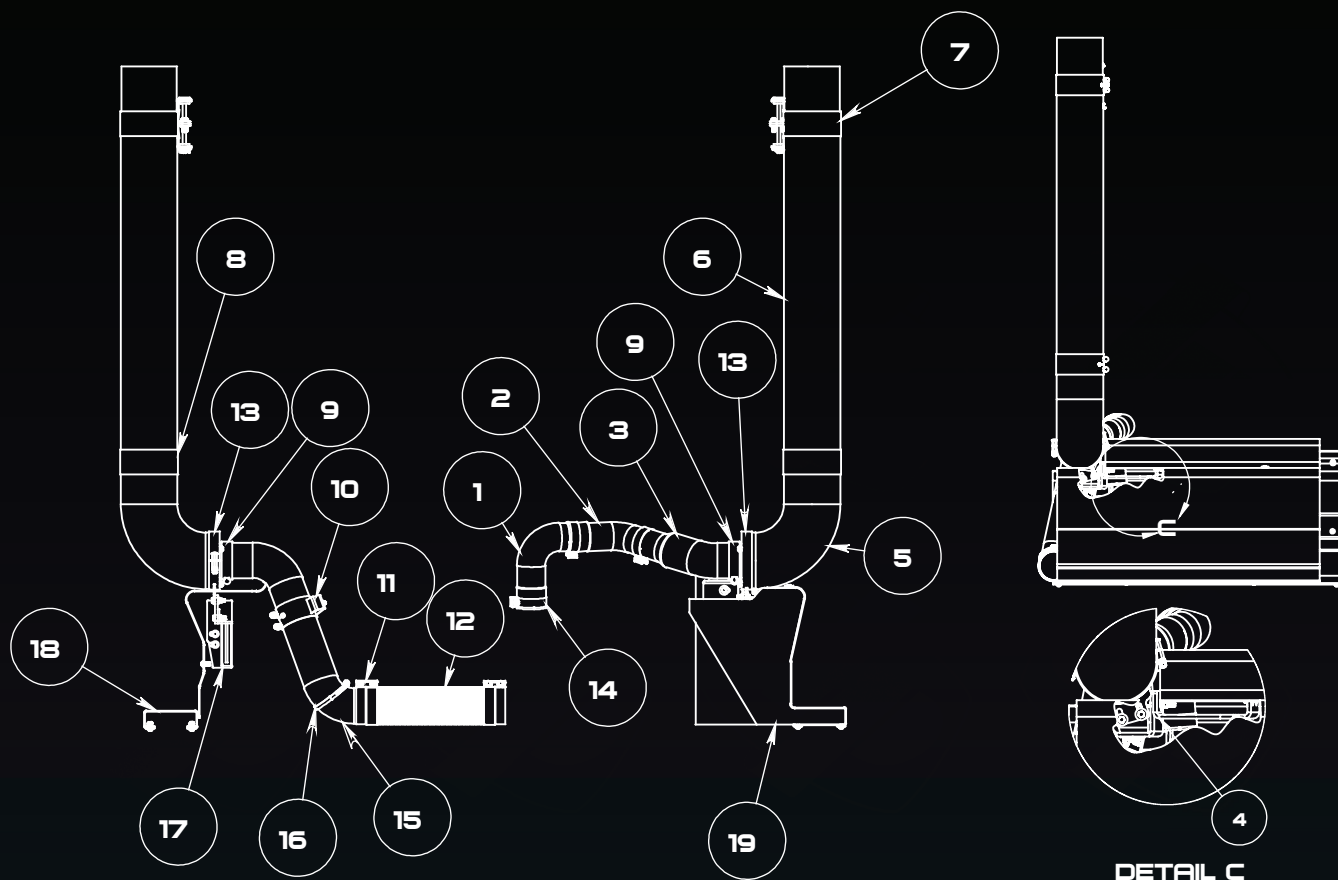

**BILL OF MATERIALS**

ITEM	PART NUMBER	DESCRIPTION	QTY.
1	14ZKW-85031AZ	DEF W900L   RIGHT SIDE 4" POST Y-PIPE ELBOW	1
2	14ZKW-85032AZ	DEF W900L   RIGHT SIDE 4" ELBOW	1
3	14ZKW-85033AZ	DEF W900L   RIGHT SIDE 5" TO 4" ELBOW	1
4	100KW-8503BLK	DEF W900L   RIGHT SIDE BRACKET KIT	1
5	14ZAKLX-OFRP85CP	ELBOW   PATENTED AK LITE   CHROME	2
6	24ZAKLPX-80048CP	PATENTED AK LITE   CHROME   48" SPOOL	2
7	50BJ-LAK8SCP	50 SERIES   SLIDER CLAMP	2
8	50BJ-800SCP	50 SERIES   BRACKETLESS CLAMP   CHROMED STAINLESS	2
9	45W-512SCP	FULL CIRCLE WIDE CLAMP   NO BRACKETS   CHROME	2
10	50BJ-UBKW500S	50 SERIES   NEW EMISSION KW UB	1
11	50TQ-500S	LAP JOINT EXHAUST CLAMP   STAINLESS	2
12	53-500-18	HEAVY WALL   STAINLESS FLEX	1
13	45PBW-800SCP	WIDE   STRAIGHT   PETERBILT   CLAMP	2
14	50AS-400AZ	NARROW BAND CLAMP   ACCUSEAL   ALUMINUM	3
15	14ZKW-183311500AZ	DEF W900L   LEFT SIDE 5" ELBOW	1
16	45WD-500S	CLAMP WORM DRIVE FOR 5" TUBE	1
17	100-KWBRK3311BLK	DEF W900L   201+   BRACKET   LEFT SIDE   ASSY.	1
18	BX-P2XSP-KWBAT	DEF W900L   STEP COVER   LEFT SIDE   SS SMOOTH   POLISHED	1
19	BX-P2XSP-KW18DPF	DEF W900L   DPF STEP COVER   SMOOTH   POLISHED	1

## HEIGHT GUIDE TOP STACK LENGTH x SERIES CHART

TOP LENGTH	Z		2X
68"	14'	14'	13'8"
60"	13'4"	13'4"	13'
54"	12'10"	12'10"	12'6"
48"	12'4"	12'4"	12'
40"	12'	12'	11'8"
36"	11'4"	11'4"	11'