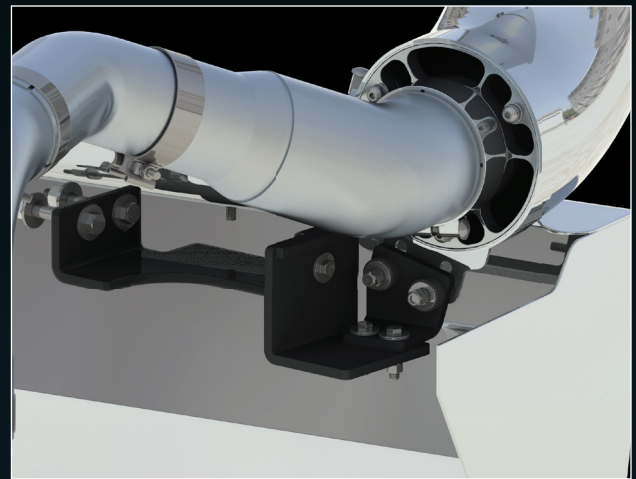

PATENTED TECHNOLOGY

Patented - as the new product development team for the whole industry we knew that our solution for these tricky new emission trucks needed to be protected in a major way. Three years, 1000 emails, 50 different test pieces and a bunch of green later and we have our "try and copy us now" stamp from the US of A.