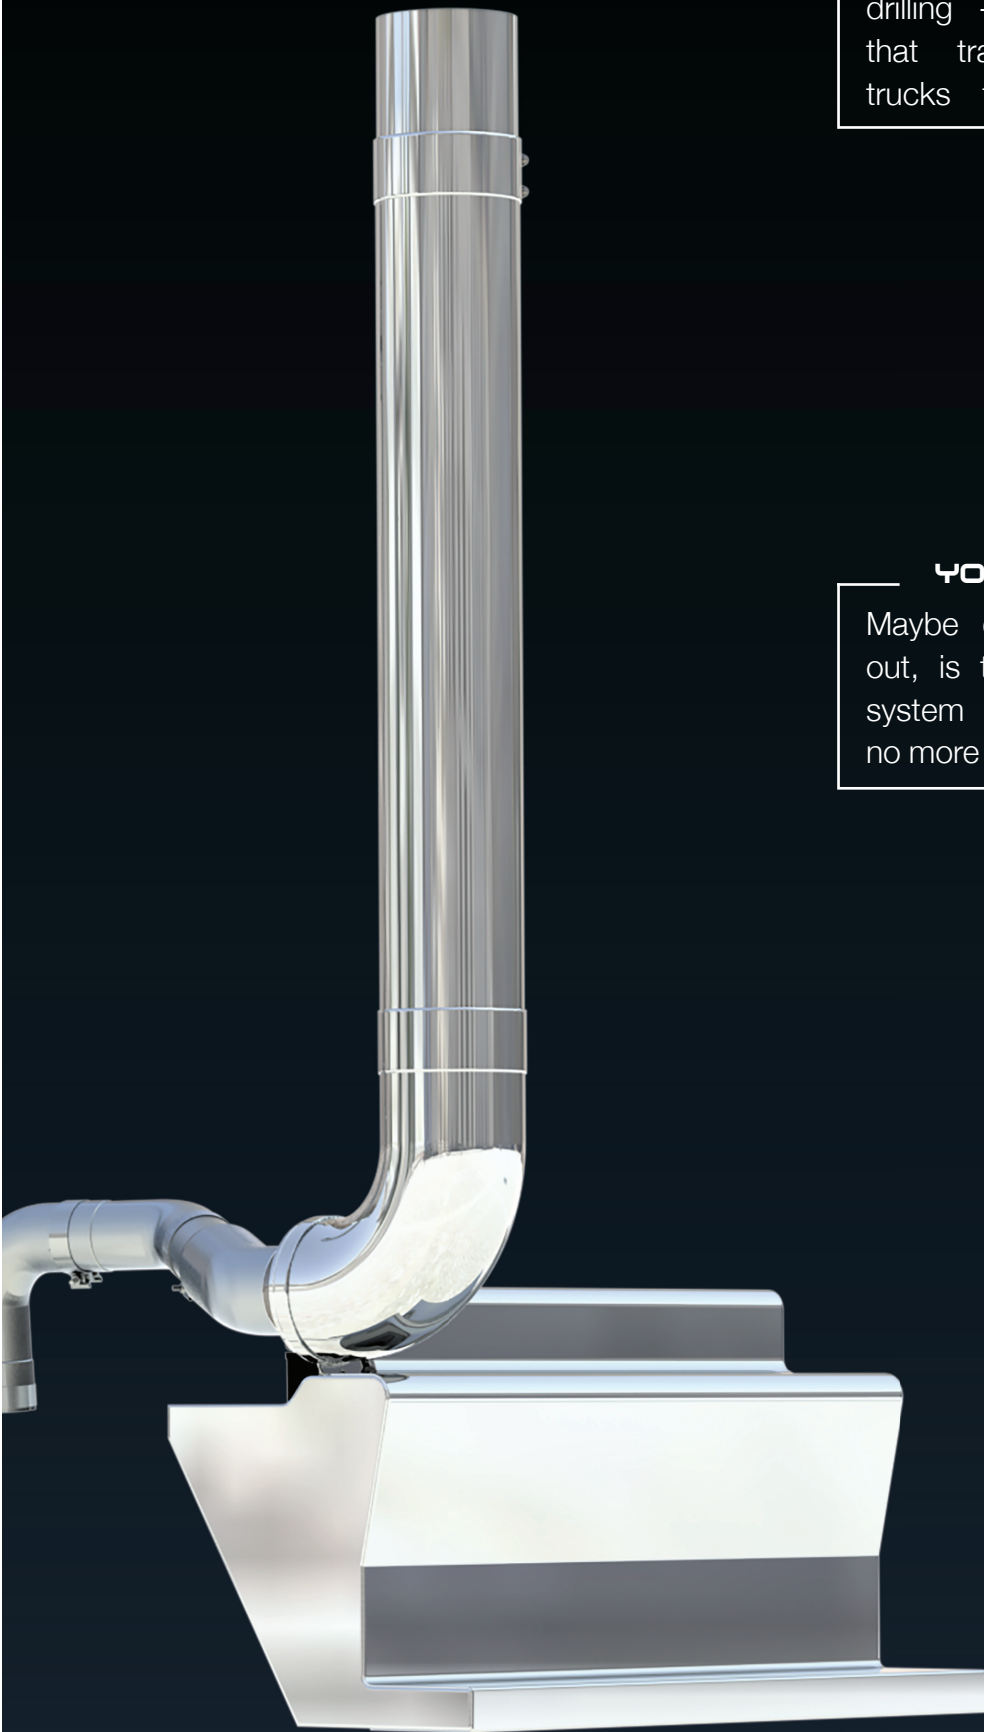

REAL KITS

These kits are the real deal - patented AK chrome pipework - complete bracket kit - super bright 304 stainless steel replacement box covers - no drilling - no fabrication - quality bolt on parts that transform new emission W900L model trucks from good looking to show stoppers.

YOUR NEW FAVORITE HEAT SHIELD

Maybe even bigger than the fact we figured it out, is the fact your new Original Monster Stack system acts as a heat shield. No more tickets, no more burns, no more baked on bugs - just chrome.